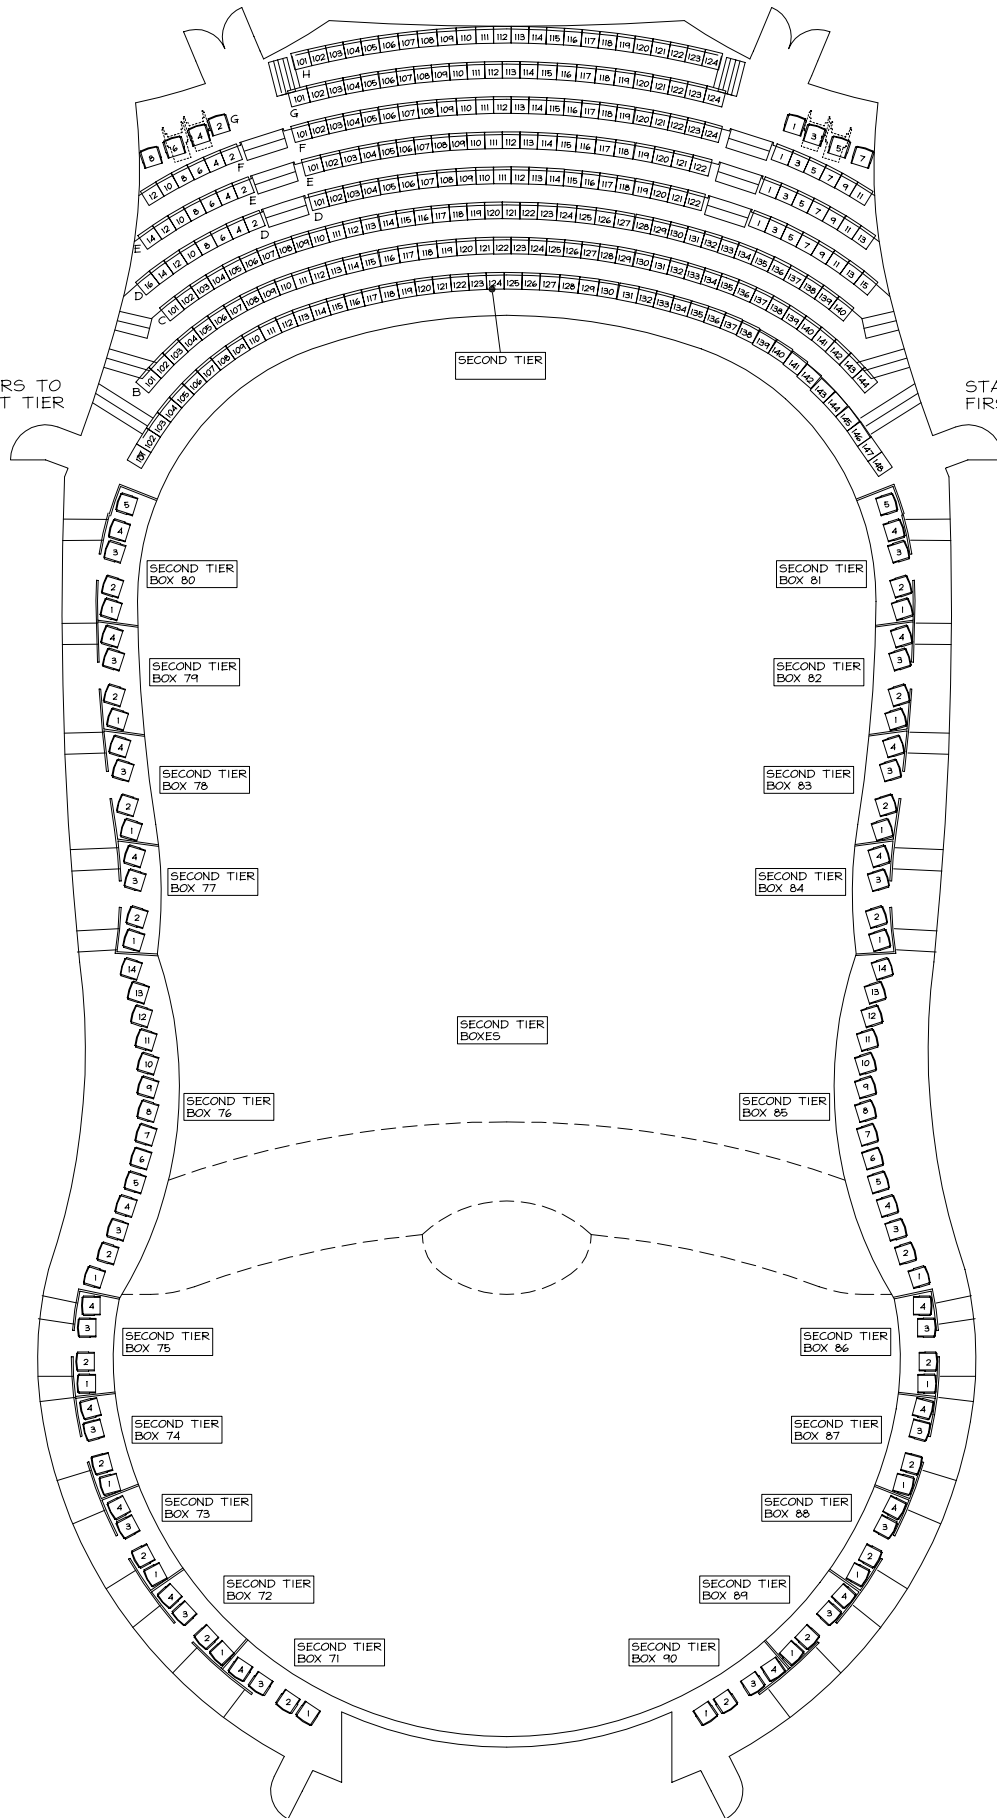

STAIRS TO FIRST TIER

STAIRS TO FIRST TIER

VERIZON HALL
SECOND TIER
CAPACITY: 400
7.1.2002